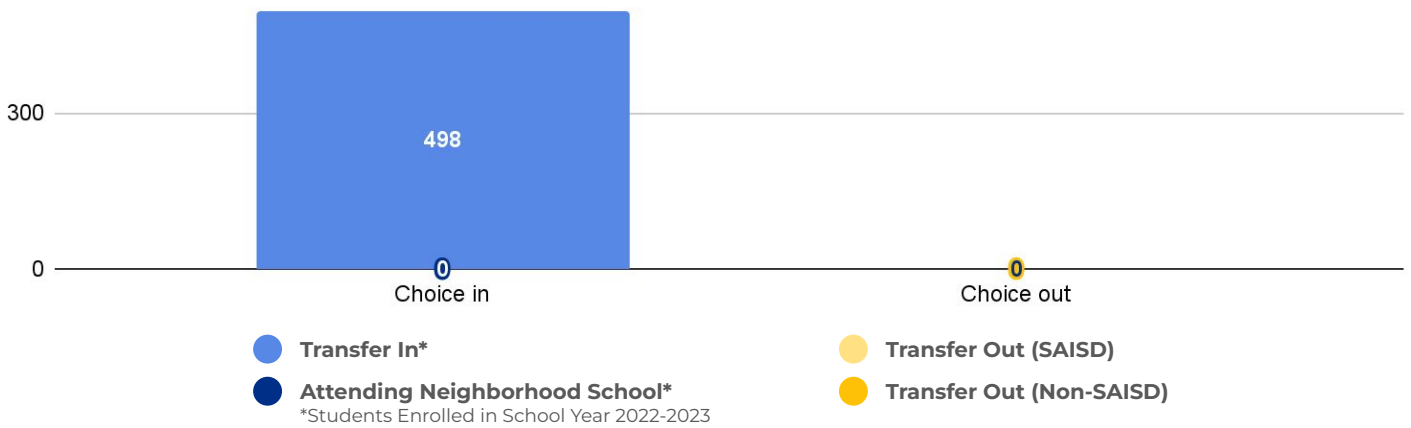

Facility Usage
81%

Fox Tech High School

DEMOGRAPHICS

2022 ACADEMIC PERFORMANCE

2022-23 CHOICE IN / CHOICE OUT

BRIEF CRITERIA ANALYSIS

Fox Tech was not considered for and is not being immediately impacted by rightsizing decisions.