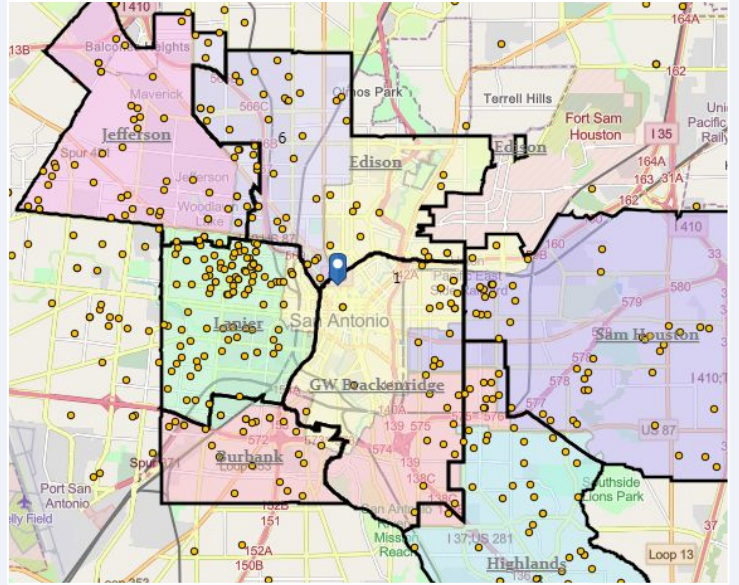

Fox Tech High School

SCHOOL OVERVIEW

Location:	637 N Main Ave San Antonio, TX 78205
Grades:	9-12
Enrollment:	498
Poverty Index:	48%
Trustee/SMD:	Sorensen - District 1
HS Feeder Pattern:	Brackenridge

Recommendation: