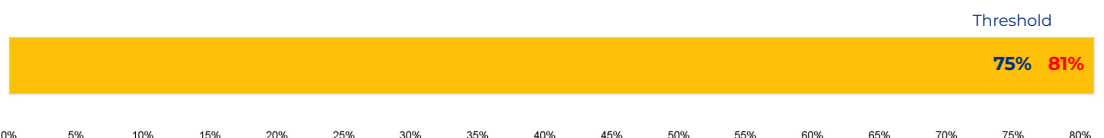

	2018	2019	2020	2021	2022	2023
Total Enrollment:	384	371	436	466	476	498

PRIMARY CRITERIA #2: FACILITY COST PER PUPIL

Cost Per Pupil
\$9,223

PRIMARY CRITERIA #3: 2022-23 FACILITY USE

Functional Capacity
614

Facility Usage
81%

Fox Tech High School

DEMOGRAPHICS

2022 ACADEMIC PERFORMANCE

2022-23 CHOICE IN / CHOICE OUT

BRIEF CRITERIA ANALYSIS

Fox Tech was not considered for and is not being immediately impacted by rightsizing decisions.