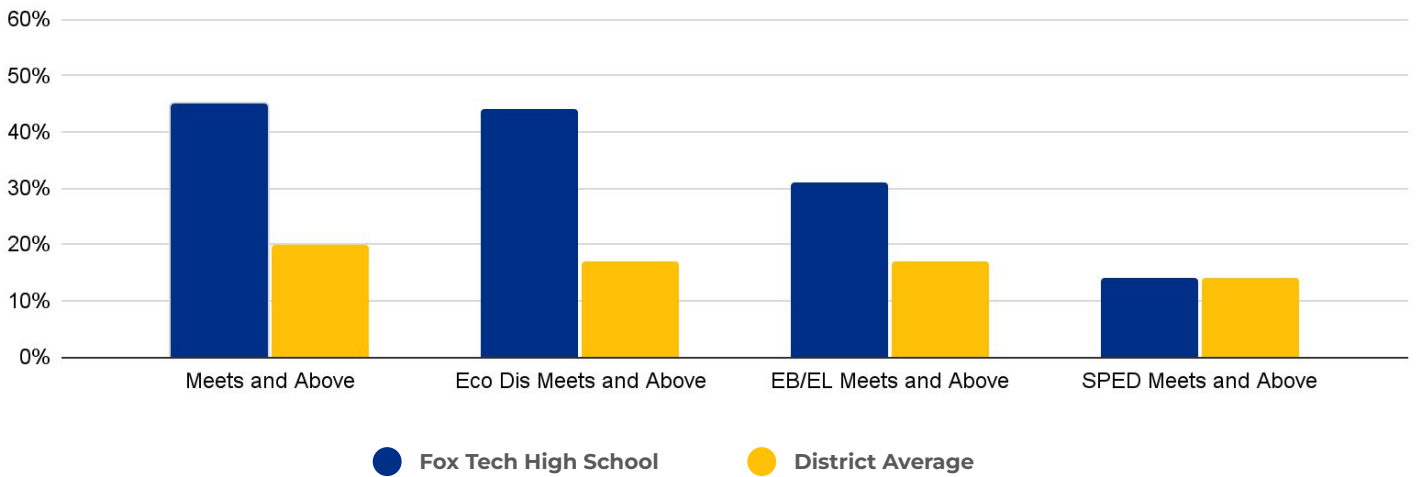

Facility Usage
81%

Fox Tech High School

DEMOGRAPHICS

2022 ACADEMIC PERFORMANCE

2022-23 CHOICE IN / CHOICE OUT

BRIEF CRITERIA ANALYSIS

Fox Tech was not considered for and is not being immediately impacted by rightsizing decisions.