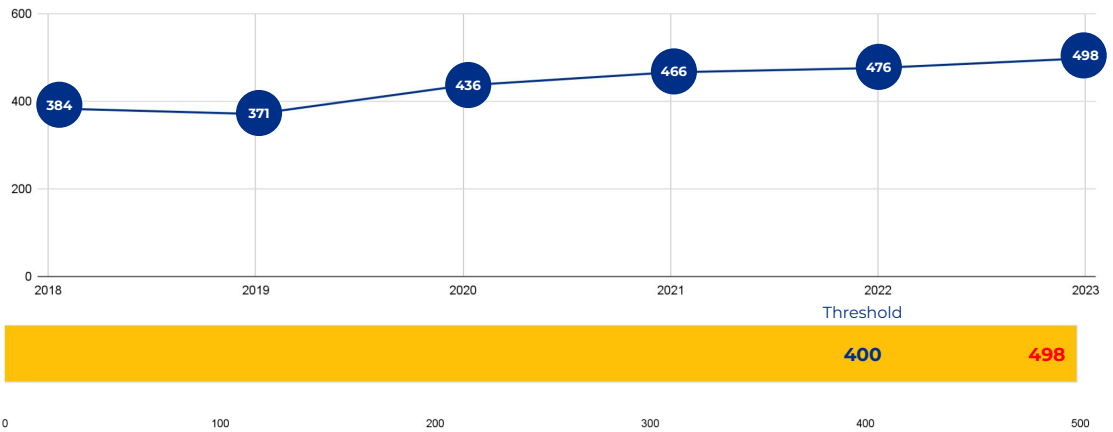

Fox Tech High School

SCHOOL OVERVIEW

Location:	637 N Main Ave San Antonio, TX 78205
Grades:	9-12
Enrollment:	498
Poverty Index:	48%
Trustee/SMD:	Sorensen - District 1
HS Feeder Pattern:	Brackenridge

Recommendation:

- Fox Tech is a specialty high school. No rightsizing-related actions make an immediate impact on this school.

PRIMARY CRITERIA #1: 2022-23 ENROLLMENT

2023 Enrollment
498

Campus Type
Specialty HS

Enrollment Threshold
400

	2018	2019	2020	2021	2022	2023
Total Enrollment:	384	371	436	466	476	498

PRIMARY CRITERIA #2: FACILITY COST PER PUPIL

Cost Per Pupil
\$9,223

PRIMARY CRITERIA #3: 2022-23 FACILITY USE

Functional Capacity
614