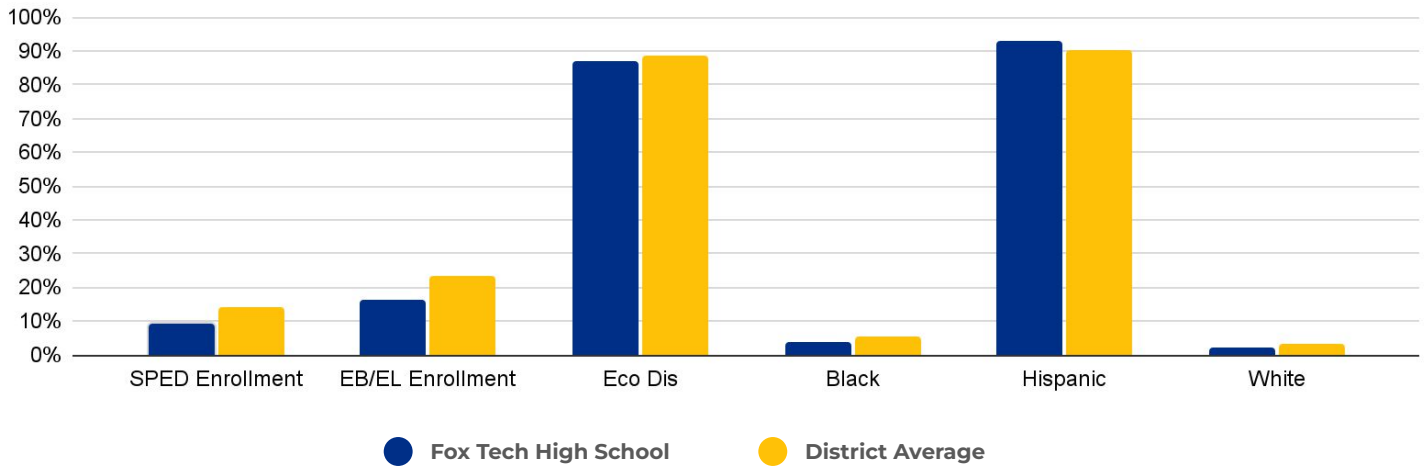

	2018	2019	2020	2021	2022	2023
Total Enrollment:	384	371	436	466	476	498

PRIMARY CRITERIA #2: FACILITY COST PER PUPIL

Cost Per Pupil
\$9,223

PRIMARY CRITERIA #3: 2022-23 FACILITY USE

Functional Capacity
614

Facility Usage
81%

Fox Tech High School

DEMOGRAPHICS

2022 ACADEMIC PERFORMANCE

2022-23 CHOICE IN / CHOICE OUT

BRIEF CRITERIA ANALYSIS

Fox Tech was not considered for and is not being immediately impacted by rightsizing decisions.