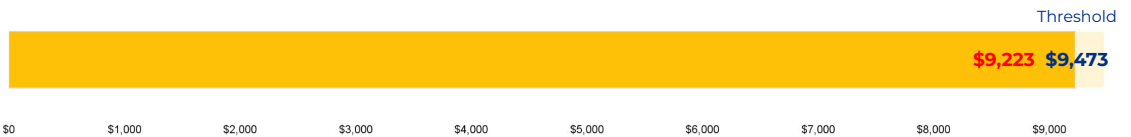

- Fox Tech is a specialty high school. No rightsizing-related actions make an immediate impact on this school.

PRIMARY CRITERIA #1: 2022-23 ENROLLMENT

2023 Enrollment
498

Campus Type
Specialty HS

Enrollment Threshold
400

	2018	2019	2020	2021	2022	2023
Total Enrollment:	384	371	436	466	476	498

PRIMARY CRITERIA #2: FACILITY COST PER PUPIL

Cost Per Pupil
\$9,223

PRIMARY CRITERIA #3: 2022-23 FACILITY USE

Functional Capacity
614